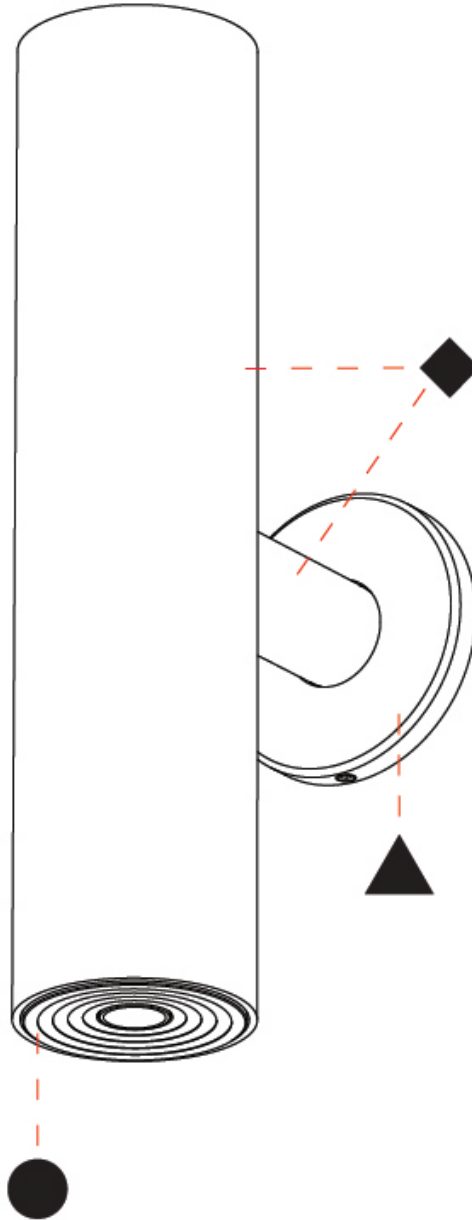

A33303-

PROJECT _____

TYPE _____

SPECIFIER _____

QUANTITY _____

DATE _____

A